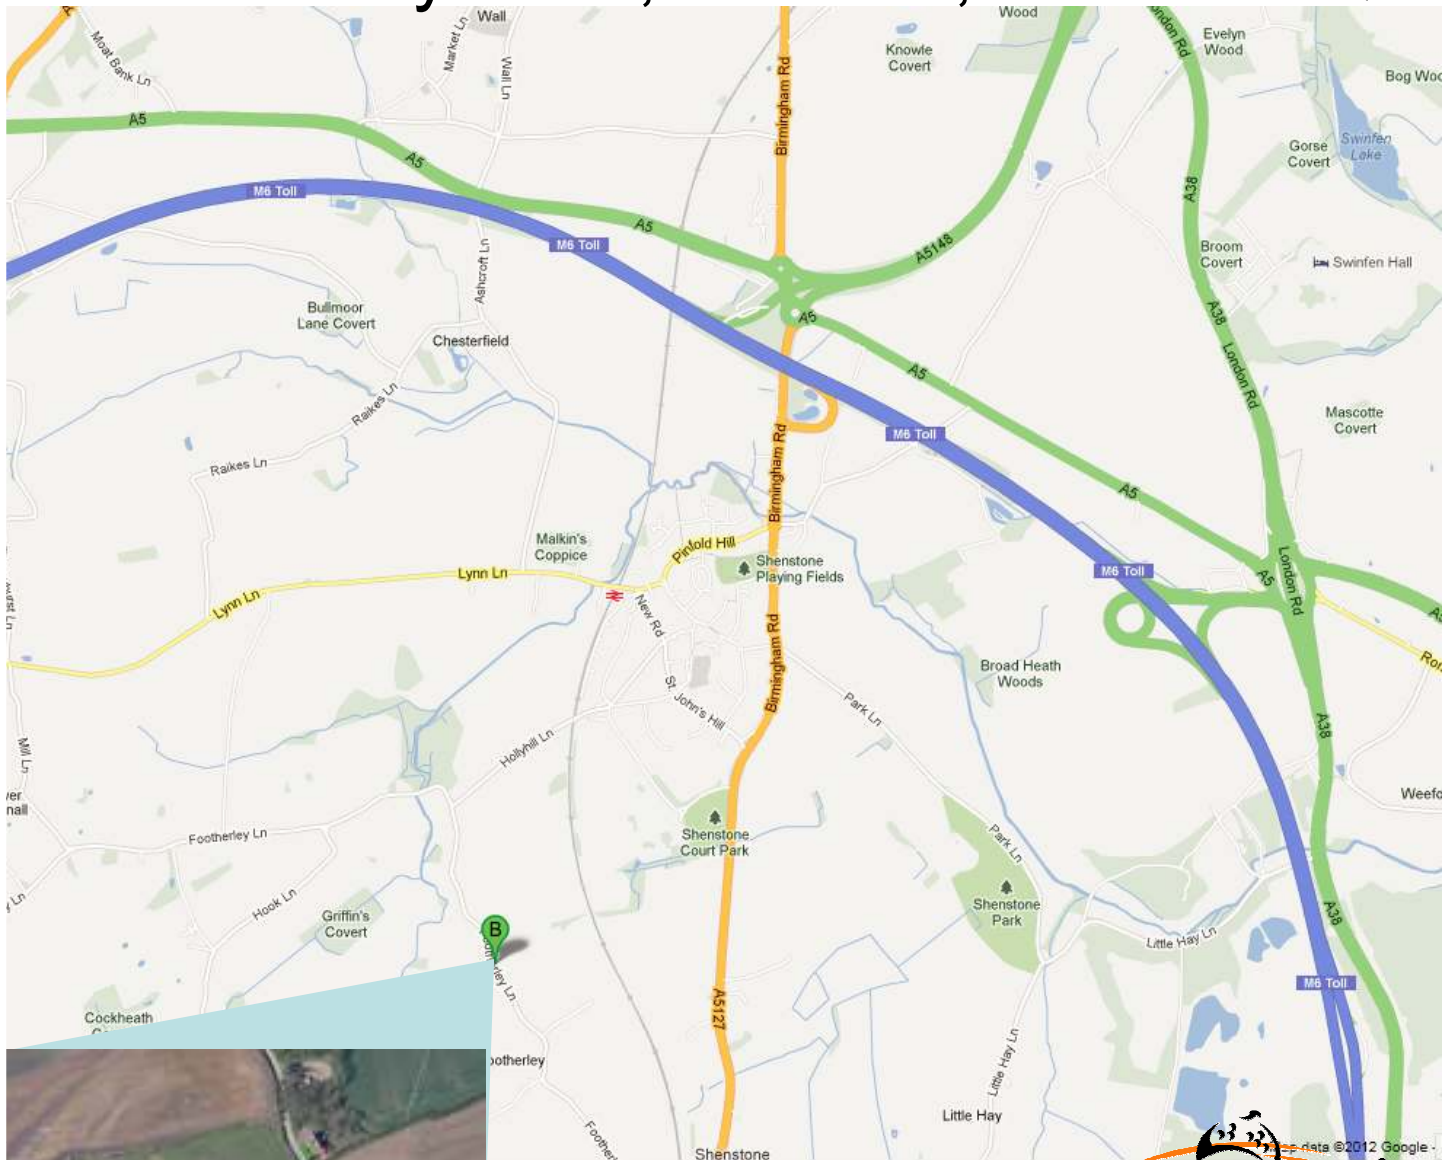

Clay Pigeon Shoot

Footherley Workingmans Club

Starts 1pm 25th August 2012

Footherley Lane, Lichfield, WS14 0HQ

Provided by the
Royal Oak Sporting Gun Club
www.rosgc.co.uk